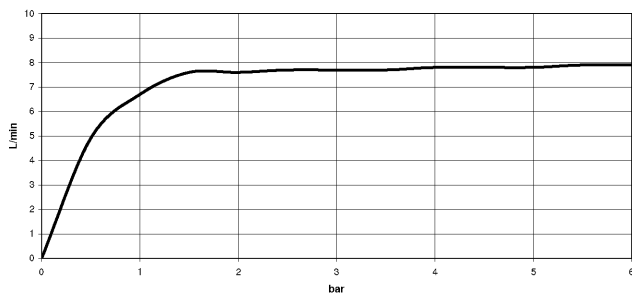

DORNBACHT YARRE Shower head - Chrome

28 503 832

- 180-210mm projection
- ball-joint pivotable through 30°
- normal flow
- with anti-scale system
- spray head Ø 100mm
- rosette Ø 55 mm
- 1/2" connection
- max. flow 6.8 l/min
- rosette Ø 55 mm

Chrome

28 503 832-00

Soft Black

28 503 832-69

DORNBACHT YARRE Shower head - Chrome

28 503 832

Flow rate chart

Certificates